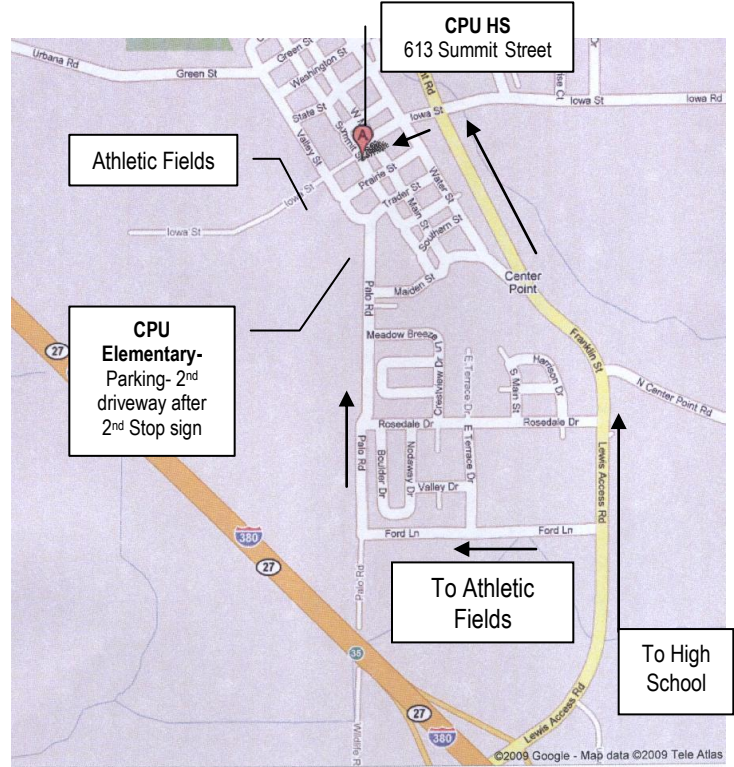

From the East: Take Central City Highway (E16) West into Center Point. At t-intersection with Franklin St. turn left (South) and follow to Iowa St. (just past Christian Church and over small bridge). Turn right (West) on Iowa St. and follow 3 blocks to 1st stop sign where you'll see the high school on your right. The athletic fields are behind the HS.

From the South: *From I-380,* take Lewis Access Rd. to Ford Lane (by Food Pride/Junge Center Point), turn left onto Ford Lane and follow to t-intersection (Palo Rd.), turn right and go past the elementary school (on left) to Y intersection. Curve right and at Summit St., turn left and go to 1st stop sign where you'll see the high school on your left. Curve left and follow around to the athletic fields.

From the West:

From Urbana, take 55th St. Trl. heading East into Center Point. Just past I-380 overpass, 55th St. Trl. becomes Urbana Rd. Follow Urbana Rd. into Center Point. In Center Point, Urbana Rd. becomes Green St. Follow Green St. to Summit St. (2nd right) and turn right (South). Continue on Summit St through 2 stop signs. High school is on the right. The athletic fields are behind the HS.

DIRECTIONS TO CPU MIDDLE SCHOOL- 202 West Main, Urbana

From Center Point to Urbana:

Take I-380 North to exit 36 – Urbana exit. At exit, turn left onto 55th St. go West past John’s Qwik Stop (soon to be Casey’s). Take left onto Union (at bank) and turn first right at Stop sign (Main). The middle school is in the middle of this block.

-or-

From high school, take Summit St. North to Green St. and turn left. Follow Green St. West out of town where it becomes Urbana Rd. Once you pass over the interstate this road becomes 55th St Trl. Follow into Urbana. Once you make the curve by the Christian Church, turn left and follow one block, then go right on Union for one block, then turn left on Main. The middle school is in the middle of this block.