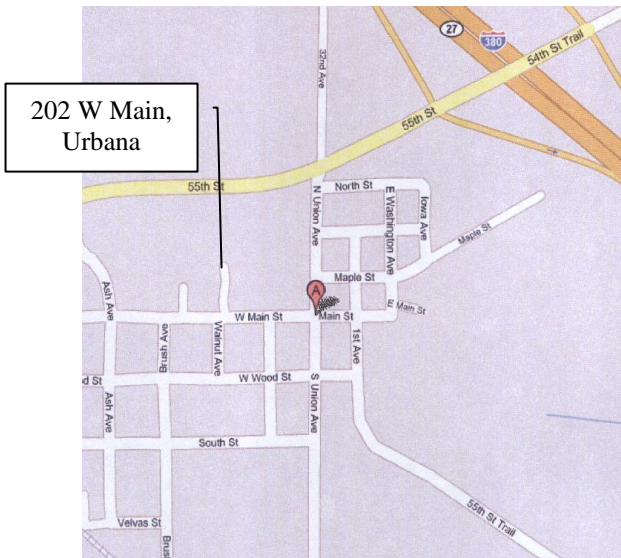

From the East: Take Central City Highway (E16) West into Center Point. At t-intersection with Franklin St. turn left (South) and follow to Iowa St. (just past Christian Church and over small bridge). Turn right (West) on Iowa St. and follow 3 blocks to 1st stop sign where you'll see the high school on your right. The athletic fields are behind the HS.

From the South: *From I-380,* take Lewis Access Rd. to Ford Lane (by Food Pride/Junge Center Point), turn left onto Ford Lane and follow to t-intersection (Palo Rd.), turn right and go past the elementary school (on left) to Y intersection. Curve right and at Summit St., turn left and go to 1st stop sign where you'll see the high school on your left. Curve left and follow around to the athletic fields.

From the West:

From Urbana, take 55th St. Trl. heading East into Center Point. Just past I-380 overpass, 55th St. Trl. becomes Urbana Rd. Follow Urbana Rd. into Center Point. In Center Point, Urbana Rd. becomes Green St. Follow Green St. to Summit St. (2nd right) and turn right (South). Continue on Summit St through 2 stop signs. High school is on the right. The athletic fields are behind the HS.

DIRECTIONS TO CPU MIDDLE SCHOOL- 202 West Main, Urbana

From Center Point to Urbana:

Take I-380 North to exit 36 – Urbana exit. At exit, turn left onto 55th St. go West past John’s Qwik Stop (soon to be Casey’s). Take left onto Union (at bank) and turn first right at Stop sign (Main). The middle school is in the middle of this block.

-or-

From high school, take Summit St. North to Green St. and turn left. Follow Green St. West out of town where it becomes Urbana Rd. Once you pass over the interstate this road becomes 55th St Trl. Follow into Urbana. Once you make the curve by the Christian Church, turn left and follow one block, then go right on Union for one block, then turn left on Main. The middle school is in the middle of this block.